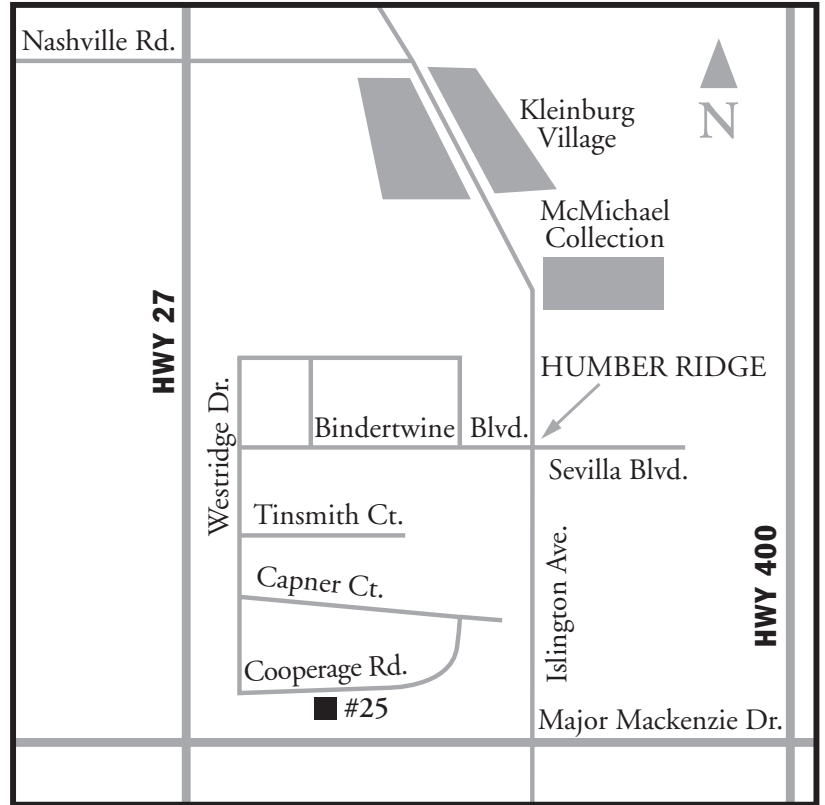

L O C A T I O N

We are located 1 block north of Major Mackenzie Drive off Islington Avenue, or 1 block south of the McMichael Art Collection. Enter West off of Islington into Humber Ridge at Bindertwine Blvd. West to Westridge Drive and then South to Cooperage Road. Please use the studio entrance directly behind the garage.